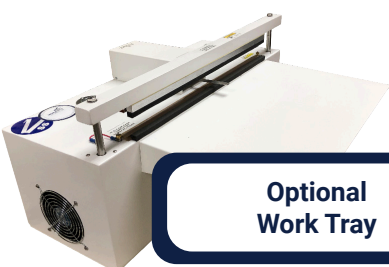

Optional
Work Tray

ADDITIONAL OPTIONS

- Bi-Active Seal
- Stainless Steel Upgrade
- CE Certification
- Vacuum Filter
- Vacuum Regulator
- Voltage: 220V
- Dual Nozzle
- Digital Temperature Controller
- Working Tray - 20" x 12"