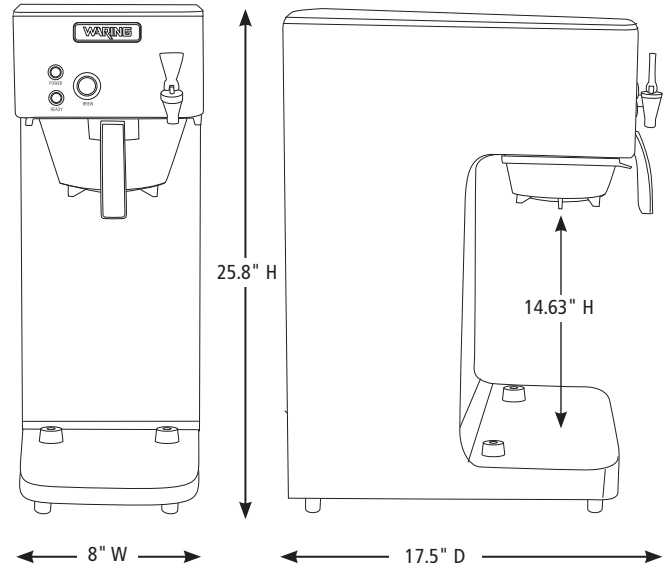

WCA22 2.2-Liter Stainless Steel Airpot

WCA25 2.5-Liter Stainless Steel Airpot

DIMENSIONS

Out of Box Weight: 20.5 lb.

ORDERING INFORMATION	#STD. PKG.	GIFTBOX WEIGHT	CUBIC FEET	BOX DIMENSIONS D X W X H	UPC	CASE PKG.	MC WEIGHT	MC DIMENSIONS D X W X H	MBC
WCM70PAP – Airpot Coffee Brewer	1	28	4.077	22.875" x 10.25" x 28"	040072089794	1	29.3	23.5" x 11" x 29.125"	10040072088979