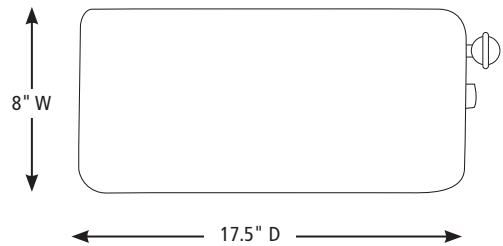

WCA22 2.2-Liter Stainless Steel Airpot

WCA25 2.5-Liter Stainless Steel Airpot

DIMENSIONS

Out of Box Weight: 20.5 lb.

ORDERING INFORMATION	#STD. PKG.	GIFTBOX WEIGHT	CUBIC FEET	BOX DIMENSIONS D X W X H	UPC	CASE PKG.	MC WEIGHT	MC DIMENSIONS D X W X H	MBC
WCM70PAP – Airpot Coffee Brewer	1	28	4.077	22.875" x 10.25" x 28"	040072089794	1	29.3	23.5" x 11" x 29.125"	10040072088979