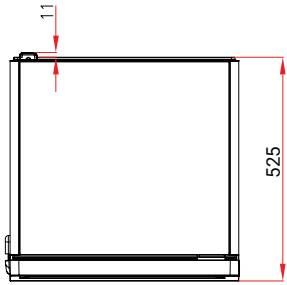

Telephone: 1-800-465-0234

Fax: (905) 607-0234

Email: sales@omcan.com

Website: www.omcan.com

Authorized Dealer

Single Glass Door Black Refrigerated Showcase

SPECIFICATIONS

Item Number	47563	47586	47460
Model	RE-CN-145	RE-CN-215	RE-CN-305
Volume	140 L / 4.9 cu.ft.	217 L / 7.7 cu.ft.	285 L / 10.1 cu.ft.
Description	Double tempered glass door with Low-E		
Door Frame	PVC		
Refrigerant	R600a / 1.27g	R600a / 1.48g	R600a / 1.69g
Temperature Range	0 - 10°C / 32 - 50°F		
Electrical	110V / 60Hz / 1Ph		
Current	1.3A	1.3A	1.5A
Power	130W	130W	150W
Cooling System	Air Forced / Ventilated / No Frost		
Lock/Key	Yes		
Side LED Light	Yes		
Casters	Yes		
Number of Shelves	3	3	4
Net Dimensions (WDH)	16.5" x 20.7" x 56.3" 420 x 525 x 1430 mm	21.1" x 20.7" x 62.2" 535 x 525 x 1580 mm	22.6" x 20.7" x 71.3" 575 x 525 x 1810 mm
Gross Dimensions (WDH)	20" x 23" x 58" 508 x 584 x 1473 mm	24" x 23" x 64" 610 x 584 x 1626 mm	26" x 23" x 73" 661 x 584 x 1854 mm
Net Weight	92.6 lb. / 42 kg	114.6 lb. / 52 kg	130.1 lb. / 59 kg
Gross Weight	93 lb. / 42.2 kg	115 lb. / 52.2 kg	131 lb. / 59.4 kg

TECHNICAL DRAWING

*measurements in diagrams are in mm

47563 - 140 L

Single Glass Door Black Refrigerated Showcase

TECHNICAL DRAWING

*measurements in diagrams are in mm

47586 - 217 L

47460 - 285 L