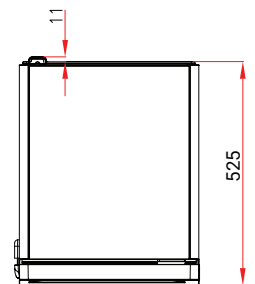

Telephone: 1-800-465-0234

Fax: (905) 607-0234

Email: sales@omcan.com

Website: www.omcan.com

Authorized Dealer

Single Glass Door Black Refrigerated Showcase

SPECIFICATIONS

Item Number	47563	47586	47460
Model	RE-CN-145	RE-CN-215	RE-CN-305
Volume	140 L / 4.9 cu.ft.	217 L / 7.7 cu.ft.	285 L / 10.1 cu.ft.
Description	Double tempered glass door with Low-E		
Door Frame	PVC		
Refrigerant	R600a / 1.27g	R600a / 1.48g	R600a / 1.69g
Temperature Range	0 - 10°C / 32 - 50°F		
Electrical	110V / 60Hz / 1Ph		
Current	1.3A	1.3A	1.5A
Power	130W	130W	150W
Cooling System	Air Forced / Ventilated / No Frost		
Lock/Key	Yes		
Side LED Light	Yes		
Casters	Yes		
Number of Shelves	3	3	4
Net Dimensions (WDH)	16.5" x 20.7" x 56.3" 420 x 525 x 1430 mm	21.1" x 20.7" x 62.2" 535 x 525 x 1580 mm	22.6" x 20.7" x 71.3" 575 x 525 x 1810 mm
Gross Dimensions (WDH)	20" x 23" x 58" 508 x 584 x 1473 mm	24" x 23" x 64" 610 x 584 x 1626 mm	26" x 23" x 73" 661 x 584 x 1854 mm
Net Weight	92.6 lb. / 42 kg	114.6 lb. / 52 kg	130.1 lb. / 59 kg
Gross Weight	93 lb. / 42.2 kg	115 lb. / 52.2 kg	131 lb. / 59.4 kg

TECHNICAL DRAWING

*measurements in diagrams are in mm

47563 - 140 L

Single Glass Door Black Refrigerated Showcase

TECHNICAL DRAWING

*measurements in diagrams are in mm

47586 - 217 L

47460 - 285 L