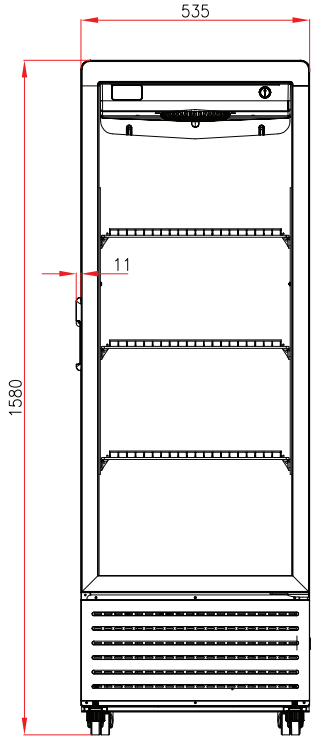

Telephone: 1-800-465-0234

Fax: (905) 607-0234

Email: sales@omcan.com

Website: www.omcan.com

Authorized Dealer

Single Glass Door Black Refrigerated Showcase

SPECIFICATIONS

Item Number	47563	47586	47460
Model	RE-CN-145	RE-CN-215	RE-CN-305
Volume	140 L / 4.9 cu.ft.	217 L / 7.7 cu.ft.	285 L / 10.1 cu.ft.
Description	Double tempered glass door with Low-E		
Door Frame	PVC		
Refrigerant	R600a / 1.27g	R600a / 1.48g	R600a / 1.69g
Temperature Range	0 - 10°C / 32 - 50°F		
Electrical	110V / 60Hz / 1Ph		
Current	1.3A	1.3A	1.5A
Power	130W	130W	150W
Cooling System	Air Forced / Ventilated / No Frost		
Lock/Key	Yes		
Side LED Light	Yes		
Casters	Yes		
Number of Shelves	3	3	4
Net Dimensions (WDH)	16.5" x 20.7" x 56.3" 420 x 525 x 1430 mm	21.1" x 20.7" x 62.2" 535 x 525 x 1580 mm	22.6" x 20.7" x 71.3" 575 x 525 x 1810 mm
Gross Dimensions (WDH)	20" x 23" x 58" 508 x 584 x 1473 mm	24" x 23" x 64" 610 x 584 x 1626 mm	26" x 23" x 73" 661 x 584 x 1854 mm
Net Weight	92.6 lb. / 42 kg	114.6 lb. / 52 kg	130.1 lb. / 59 kg
Gross Weight	93 lb. / 42.2 kg	115 lb. / 52.2 kg	131 lb. / 59.4 kg

TECHNICAL DRAWING

*measurements in diagrams are in mm

47563 - 140 L

Single Glass Door Black Refrigerated Showcase

TECHNICAL DRAWING

*measurements in diagrams are in mm

47586 - 217 L

47460 - 285 L