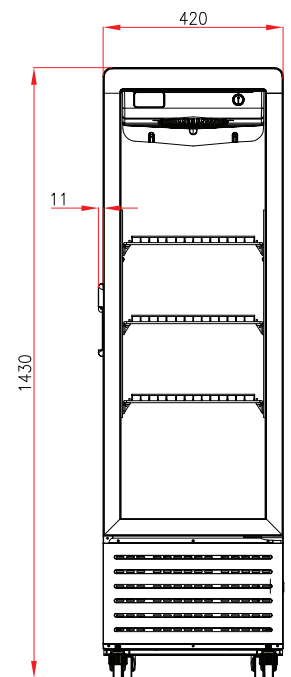

Telephone: 1-800-465-0234

Fax: (905) 607-0234

Email: sales@omcan.com

Website: www.omcan.com

Authorized Dealer

Single Glass Door Black Refrigerated Showcase

SPECIFICATIONS

Item Number	47563	47586	47460
Model	RE-CN-145	RE-CN-215	RE-CN-305
Volume	140 L / 4.9 cu.ft.	217 L / 7.7 cu.ft.	285 L / 10.1 cu.ft.
Description	Double tempered glass door with Low-E		
Door Frame	PVC		
Refrigerant	R600a / 1.27g	R600a / 1.48g	R600a / 1.69g
Temperature Range	0 - 10°C / 32 - 50°F		
Electrical	110V / 60Hz / 1Ph		
Current	1.3A	1.3A	1.5A
Power	130W	130W	150W
Cooling System	Air Forced / Ventilated / No Frost		
Lock/Key	Yes		
Side LED Light	Yes		
Casters	Yes		
Number of Shelves	3	3	4
Net Dimensions (WDH)	16.5" x 20.7" x 56.3" 420 x 525 x 1430 mm	21.1" x 20.7" x 62.2" 535 x 525 x 1580 mm	22.6" x 20.7" x 71.3" 575 x 525 x 1810 mm
Gross Dimensions (WDH)	20" x 23" x 58" 508 x 584 x 1473 mm	24" x 23" x 64" 610 x 584 x 1626 mm	26" x 23" x 73" 661 x 584 x 1854 mm
Net Weight	92.6 lb. / 42 kg	114.6 lb. / 52 kg	130.1 lb. / 59 kg
Gross Weight	93 lb. / 42.2 kg	115 lb. / 52.2 kg	131 lb. / 59.4 kg

TECHNICAL DRAWING

*measurements in diagrams are in mm

47563 - 140 L

Single Glass Door Black Refrigerated Showcase

TECHNICAL DRAWING

*measurements in diagrams are in mm

47586 - 217 L

47460 - 285 L