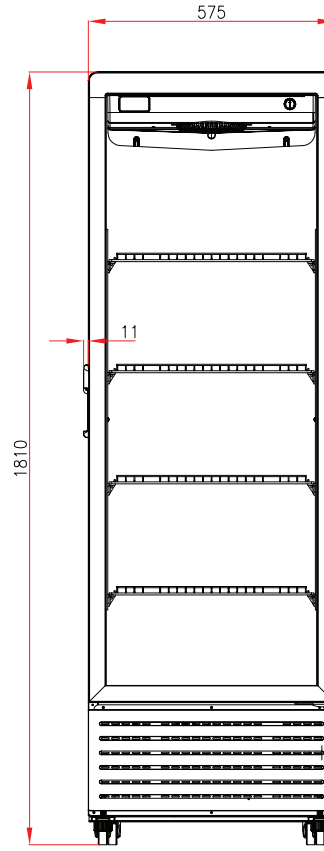

SERVING THE FOOD INDUSTRY SINCE 1951

Single Glass Door Black Refrigerated Showcase

Item: 47563
Model: RE-CN-145

47586
RE-CN-215

47460
RE-CN-305

47563 - 140 L

47586 - 217 L

47460 - 285 L

Telephone: 1-800-465-0234

Fax: (905) 607-0234

Email: sales@omcan.com

Website: www.omcan.com

Authorized Dealer

Single Glass Door Black Refrigerated Showcase

SPECIFICATIONS

Item Number	47563	47586	47460
Model	RE-CN-145	RE-CN-215	RE-CN-305
Volume	140 L / 4.9 cu.ft.	217 L / 7.7 cu.ft.	285 L / 10.1 cu.ft.
Description	Double tempered glass door with Low-E		
Door Frame	PVC		
Refrigerant	R600a / 1.27g	R600a / 1.48g	R600a / 1.69g
Temperature Range	0 - 10°C / 32 - 50°F		
Electrical	110V / 60Hz / 1Ph		
Current	1.3A	1.3A	1.5A
Power	130W	130W	150W
Cooling System	Air Forced / Ventilated / No Frost		
Lock/Key	Yes		
Side LED Light	Yes		
Casters	Yes		
Number of Shelves	3	3	4
Net Dimensions (WDH)	16.5" x 20.7" x 56.3" 420 x 525 x 1430 mm	21.1" x 20.7" x 62.2" 535 x 525 x 1580 mm	22.6" x 20.7" x 71.3" 575 x 525 x 1810 mm
Gross Dimensions (WDH)	20" x 23" x 58" 508 x 584 x 1473 mm	24" x 23" x 64" 610 x 584 x 1626 mm	26" x 23" x 73" 661 x 584 x 1854 mm
Net Weight	92.6 lb. / 42 kg	114.6 lb. / 52 kg	130.1 lb. / 59 kg
Gross Weight	93 lb. / 42.2 kg	115 lb. / 52.2 kg	131 lb. / 59.4 kg

TECHNICAL DRAWING

*measurements in diagrams are in mm

47563 - 140 L

Single Glass Door Black Refrigerated Showcase

TECHNICAL DRAWING

*measurements in diagrams are in mm

47586 - 217 L

47460 - 285 L