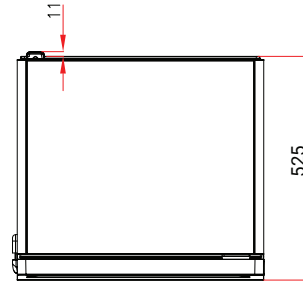

Telephone: 1-800-465-0234

Fax: (905) 607-0234

Email: sales@omcan.com

Website: www.omcan.com

Authorized Dealer

Single Glass Door Black Refrigerated Showcase

SPECIFICATIONS

Item Number	47563	47586	47460
Model	RE-CN-145	RE-CN-215	RE-CN-305
Volume	140 L / 4.9 cu.ft.	217 L / 7.7 cu.ft.	285 L / 10.1 cu.ft.
Description	Double tempered glass door with Low-E		
Door Frame	PVC		
Refrigerant	R600a / 1.27g	R600a / 1.48g	R600a / 1.69g
Temperature Range	0 - 10°C / 32 - 50°F		
Electrical	110V / 60Hz / 1Ph		
Current	1.3A	1.3A	1.5A
Power	130W	130W	150W
Cooling System	Air Forced / Ventilated / No Frost		
Lock/Key	Yes		
Side LED Light	Yes		
Casters	Yes		
Number of Shelves	3	3	4
Net Dimensions (WDH)	16.5" x 20.7" x 56.3" 420 x 525 x 1430 mm	21.1" x 20.7" x 62.2" 535 x 525 x 1580 mm	22.6" x 20.7" x 71.3" 575 x 525 x 1810 mm
Gross Dimensions (WDH)	20" x 23" x 58" 508 x 584 x 1473 mm	24" x 23" x 64" 610 x 584 x 1626 mm	26" x 23" x 73" 661 x 584 x 1854 mm
Net Weight	92.6 lb. / 42 kg	114.6 lb. / 52 kg	130.1 lb. / 59 kg
Gross Weight	93 lb. / 42.2 kg	115 lb. / 52.2 kg	131 lb. / 59.4 kg

TECHNICAL DRAWING

*measurements in diagrams are in mm

47563 - 140 L

Single Glass Door Black Refrigerated Showcase

TECHNICAL DRAWING

*measurements in diagrams are in mm

47586 - 217 L

47460 - 285 L