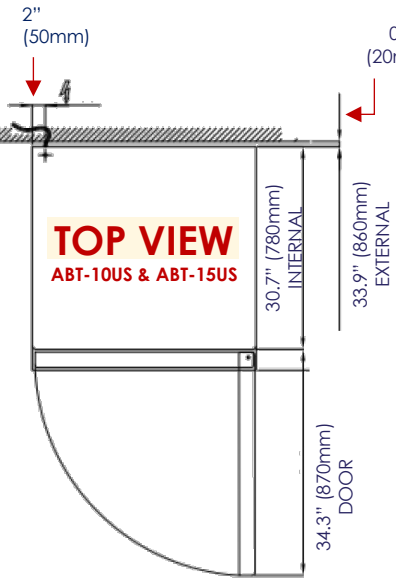

ABT-15US

ABT-5US

1-year parts and labor warranty (US Only)

ABT-5US

FRONT VIEW

SIDE VIEW

TOP VIEW

SPECIFICATIONS			
	ABT-5US	ABT-10US	ABT-15US
Tray Capacity 26" x 18" (66 x 45.7 cm)	5	10	15
Max Load for Trays	55 lbs (25 Kg)		
Chamber Temperature	203/-40°F		
Refrigerant	R404A	R449A	
Yield with ambient temperature of +30°C (86°F) loading sample according to EN 17032:2018	149°F / 37.4°F = 57 lbs (65°C / 3°C = 25.9 Kg) 149°F / -0.4°F = 35 lbs (65°C / -18°C = 15.9 Kg)	149°F / 37.4°F = 75 lbs (65°C / 3°C = 34 Kg) 149°F / -0.4°F = 48.5 lbs (65°C / -18°C = 22 Kg)	149°F / 37.4°F = 110 lbs (65°C / 3°C = 50 Kg) 149°F / -0.4°F = 83.7 lbs (65°C / -18°C = 38 Kg)
Water Evaporation	With Manual Tray		
Power Supply	110V/60Hz/1ph	220V/60Hz/1ph	220V/60Hz/3ph
Amps	13	14	10
Plug / Connection	NEMA 5-20P	NEMA 6-20P	No Plug - No Cord
Net Weight	272 lbs (123.4 Kg)	381 lbs (172.8 Kg)	500 lbs (226.8 Kg)
Product Dim. (WxDxH)	33 7/8" x 33 7/8" x 37 3/4" (86 x 86 x 95.9 cm)	33 7/8" x 33 7/8" x 61 3/8" (86 x 86 x 155.9 cm)	33 7/8" x 33 7/8" x 74 7/8" (86 x 86 x 190.2 cm)
Shipping Weight (lbs)	277	406	552
Shipping Dim. (WxDxH)	37" x 37" x 44"	37" x 37" x 67.5"	37" x 37" x 87"
Accessories (not included)	Shelf 22.4" x 17.5" Casters kit 4" diameter each		

No Plug
No Cord

AMPTO is continuously improving products. Specifications are subject to change without notice.

FRONT VIEW

SIDE VIEW

ABT-10US

TOP VIEW

ABT-10US & ABT-15US

ABT-15US