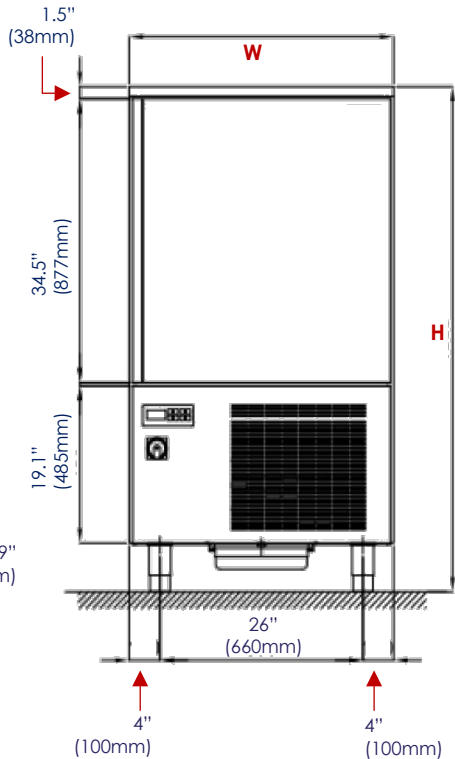

FRONT VIEW

SIDE VIEW

ABT-10US