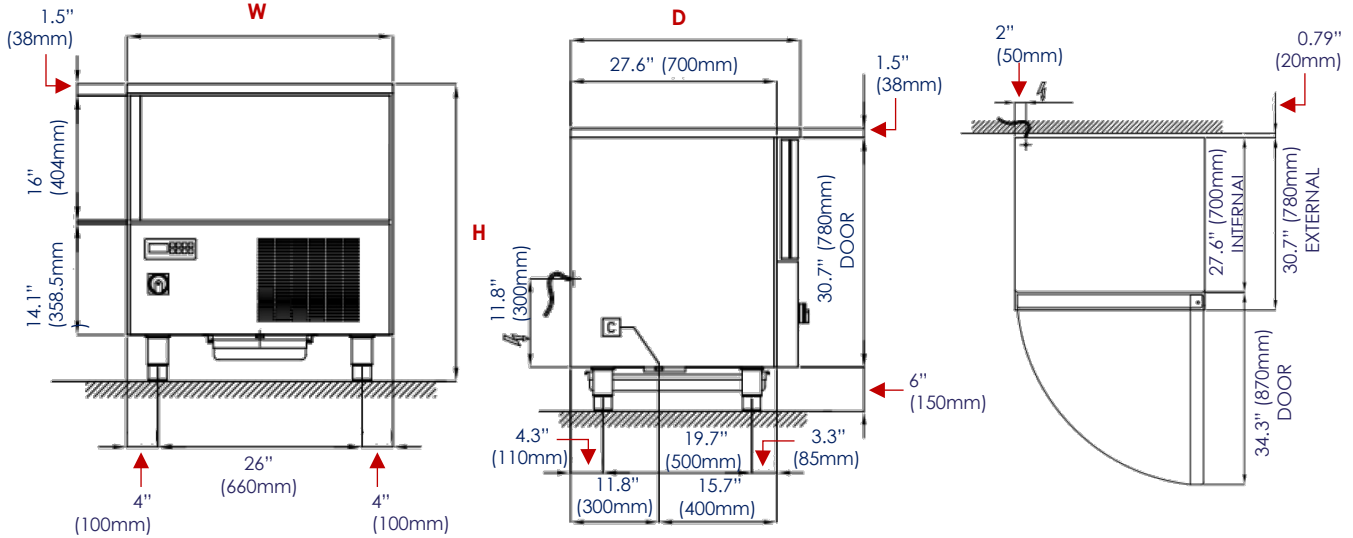

MADE IN ITALY

Models:

ABT-5US / ABT-10US / ABT-15US

Standard Features

- Stainless Steel Construction
- Working Cycle by time or by Core-Probe (included)
- Automatic Defrost System with ability to Pause
- Support for Trays included:
GN1/1 Trays and 18" x 26"
- Trays Not Included
- Chilling Cycle Internal Temperature from 158°F to 37.4°F in 90 min approx.
- Freezing Cycle Internal Temperature from 158°F to -0.4°F in 240 min approx.
- Trays Pitch 2 1/16" (52.5 mm)
- Calculated in ambient temperature of 89.6°F; Evap -14°F; Cond 113°F and 50% Relative Humidity
- Optional Accessory: RGMM0094 Set of Casters

ABT-15US

ABT-5US

1-year parts and labor warranty (US Only)

ABT-5US

FRONT VIEW

SIDE VIEW

TOP VIEW

SPECIFICATIONS			
	ABT-5US	ABT-10US	ABT-15US
Tray Capacity 26" x 18" (66 x 45.7 cm)	5	10	15
Max Load for Trays	55 lbs (25 Kg)		
Chamber Temperature	203/-40°F		
Refrigerant	R404A	R449A	
Yield with ambient temperature of +30°C (86°F) loading sample according to EN 17032:2018	149°F / 37.4°F = 57 lbs (65°C / 3°C = 25.9 Kg) 149°F / -0.4°F = 35 lbs (65°C / -18°C = 15.9 Kg)	149°F / 37.4°F = 75 lbs (65°C / 3°C = 34 Kg) 149°F / -0.4°F = 48.5 lbs (65°C / -18°C = 22 Kg)	149°F / 37.4°F = 110 lbs (65°C / 3°C = 50 Kg) 149°F / -0.4°F = 83.7 lbs (65°C / -18°C = 38 Kg)
Water Evaporation	With Manual Tray		
Power Supply	110V/60Hz/1ph	220V/60Hz/1ph	220V/60Hz/3ph
Amps	13	14	10
Plug / Connection	NEMA 5-20P	NEMA 6-20P	No Plug - No Cord
Net Weight	272 lbs (123.4 Kg)	381 lbs (172.8 Kg)	500 lbs (226.8 Kg)
Product Dim. (WxDxH)	33 7/8" x 33 7/8" x 37 3/4" (86 x 86 x 95.9 cm)	33 7/8" x 33 7/8" x 61 3/8" (86 x 86 x 155.9 cm)	33 7/8" x 33 7/8" x 74 7/8" (86 x 86 x 190.2 cm)
Shipping Weight (lbs)	277	406	552
Shipping Dim. (WxDxH)	37" x 37" x 44"	37" x 37" x 67.5"	37" x 37" x 87"
Accessories (not included)	Shelf 22.4" x 17.5" Casters kit 4" diameter each		