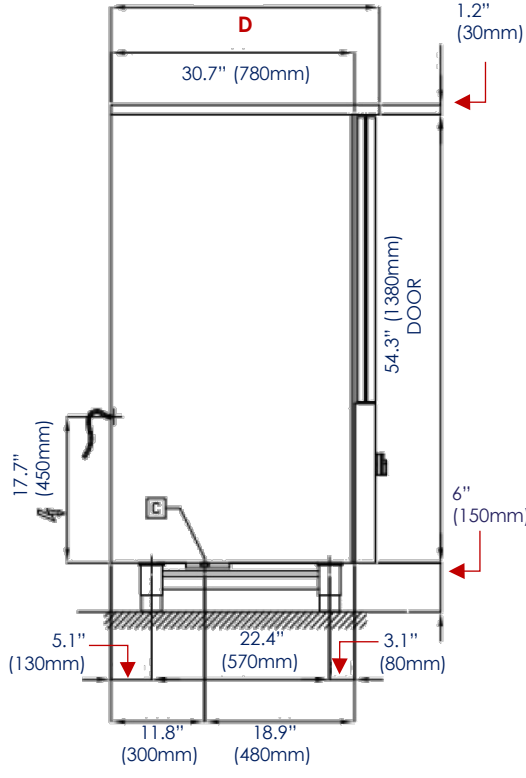

ABT-15US

ABT-5US

1-year parts and labor warranty (US Only)

ABT-5US

FRONT VIEW

SIDE VIEW

TOP VIEW

SPECIFICATIONS			
	ABT-5US	ABT-10US	ABT-15US
Tray Capacity 26" x 18" (66 x 45.7 cm)	5	10	15
Max Load for Trays	55 lbs (25 Kg)		
Chamber Temperature	203/-40°F		
Refrigerant	R404A	R449A	
Yield with ambient temperature of +30°C (86°F) loading sample according to EN 17032:2018	149°F / 37.4°F = 57 lbs (65°C / 3°C = 25.9 Kg) 149°F / -0.4°F = 35 lbs (65°C / -18°C = 15.9 Kg)	149°F / 37.4°F = 75 lbs (65°C / 3°C = 34 Kg) 149°F / -0.4°F = 48.5 lbs (65°C / -18°C = 22 Kg)	149°F / 37.4°F = 110 lbs (65°C / 3°C = 50 Kg) 149°F / -0.4°F = 83.7 lbs (65°C / -18°C = 38 Kg)
Water Evaporation	With Manual Tray		
Power Supply	110V/60Hz/1ph	220V/60Hz/1ph	220V/60Hz/3ph
Amps	13	14	10
Plug / Connection	NEMA 5-20P	NEMA 6-20P	No Plug - No Cord
Net Weight	272 lbs (123.4 Kg)	381 lbs (172.8 Kg)	500 lbs (226.8 Kg)
Product Dim. (WxDxH)	33 7/8" x 33 7/8" x 37 3/4" (86 x 86 x 95.9 cm)	33 7/8" x 33 7/8" x 61 3/8" (86 x 86 x 155.9 cm)	33 7/8" x 33 7/8" x 74 7/8" (86 x 86 x 190.2 cm)
Shipping Weight (lbs)	277	406	552
Shipping Dim. (WxDxH)	37" x 37" x 44"	37" x 37" x 67.5"	37" x 37" x 87"
Accessories (not included)	Shelf 22.4" x 17.5" Casters kit 4" diameter each		

No Plug
No Cord

AMPTO is continuously improving products. Specifications are subject to change without notice.

FRONT VIEW

SIDE VIEW

ABT-10US

TOP VIEW

ABT-10US & ABT-15US

ABT-15US