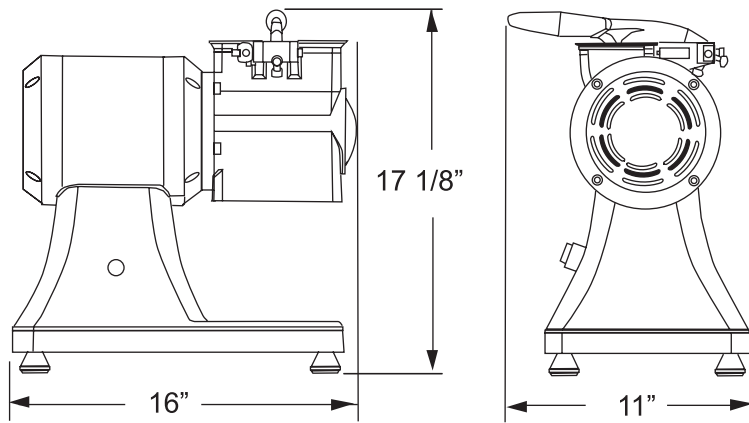

LIMITED
WARRANTY
PARTS AND LABOR

Authorized Dealer

FOOD EQUIPMENT

CHEESE GRATER WITH 3/4 HP MOTOR GR-CN-0559 | 23991

TECHNICAL DRAWING AND DIMENSIONS

TECHNICAL SPECIFICATION

ITEM NUMBER	23991
MODEL	GR-CN-0559
POWER	0.75 HP / 0.56 kW
GRATER REVOLUTION	1440
MOUTH DIMENSION	3 1/8" x 5 5/8" 80 x 143 mm
PAN SIZE	10 5/8" x 7 1/2" x 2 1/8" 270 x 191 x 54 mm
ELECTRICAL	110V / 60Hz / 1Ph
WEIGHT	39 lbs. / 17.6 kg.
PACKAGING WEIGHT	40 lbs. / 18 kg.
DIMENSIONS (DWH)	16" x 11" x 17 1/8" 406 x 279 x 435 mm
PACKAGING DIMENSIONS	19 1/4" x 13" x 19" 489 x 330 x 483 mm