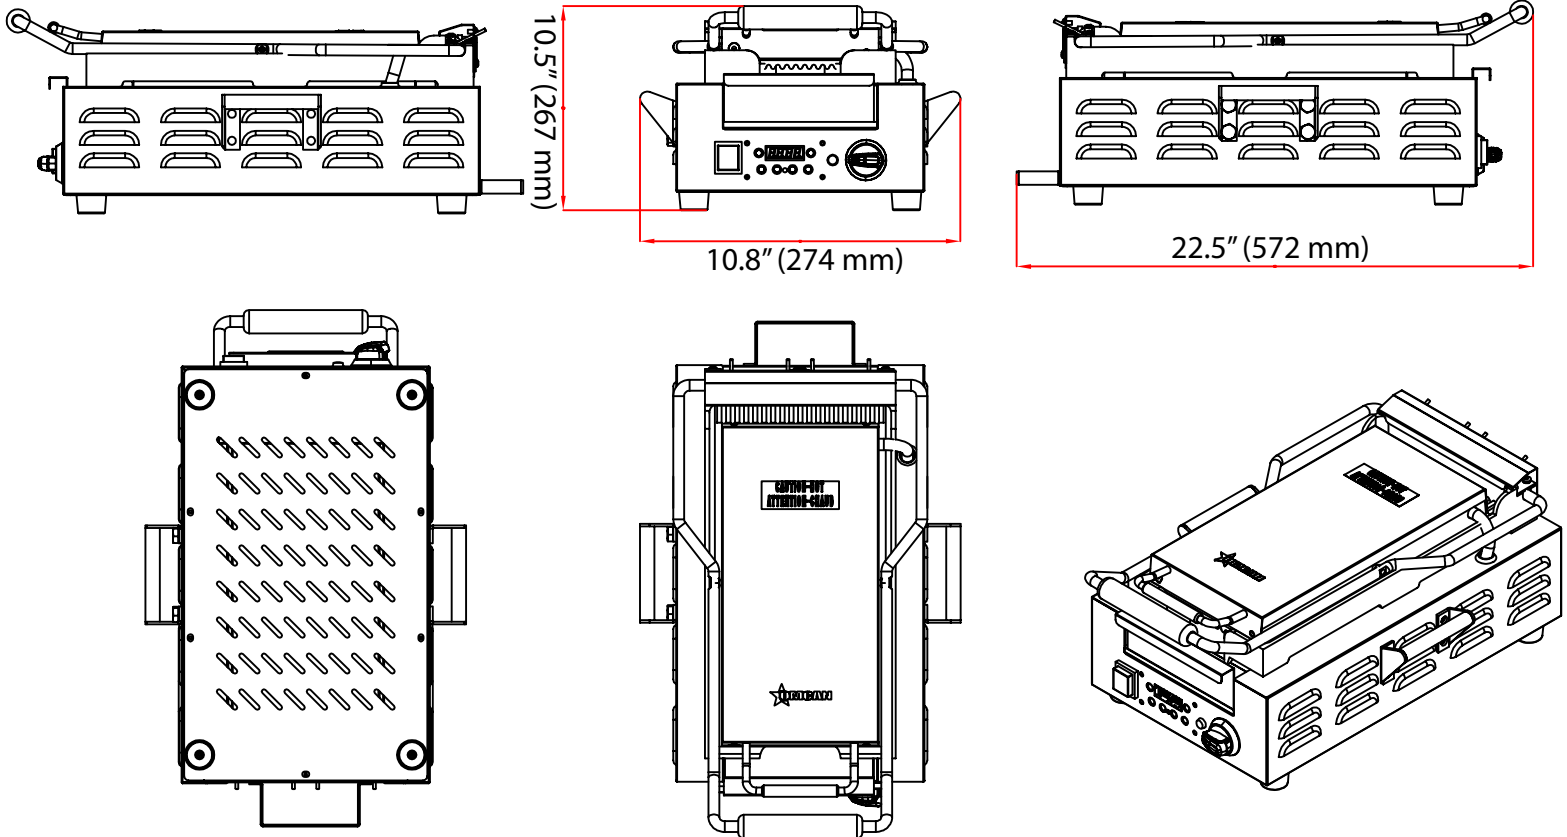

TECHNICAL SPECIFICATION

Item	48587
Model	CE-CN-10370H
Grill Surface	14.7" x 7.8" (375 x 200 mm)
Power	1800 W
Electricals	120 V / 60 Hz / 1
Net Dimensions	23" x 11" x 11" (584 x 279 x 279 mm)
Gross Dimensions	24" x 15" x 13" (609 x 381 x 330 mm)
Net Weight	47 lb (21.3 kg)
Gross Weight	53 lb (24 kg)

*Dimensions rounded up to the nearest tenth inch or millimeter.
Specifications subject to change without notice.*